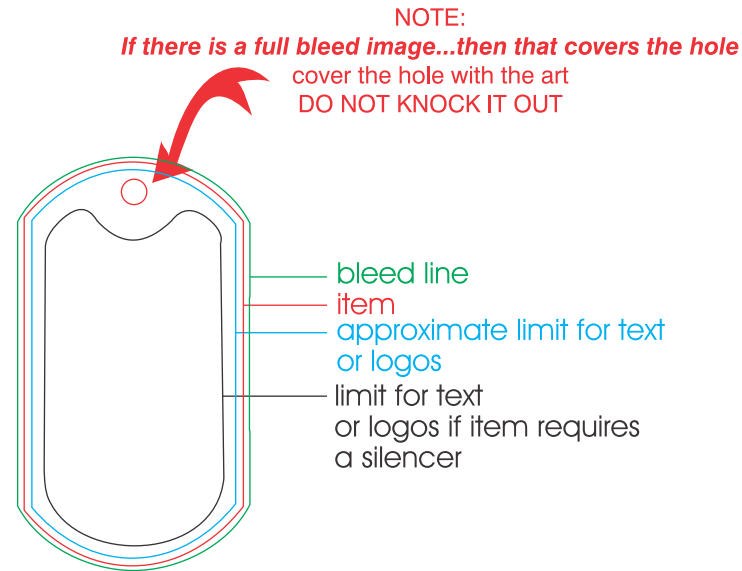

PRODUCTION WILL NOT BEGIN UNTIL PROOF IS APPROVED

Item number: 80-28510
Item description: FCD
Dog Tag 23 ½ inch Ball Chain

If there are any questions or changes required, please contact CUSTOMER SERVICE DEPARTMENT. If this proof was e-mailed, reply to the representative who sent it to you. Do NOT contact the Art Department.

Please be mindful that any type smaller than 6 pt. may not print well. If your art contains letters smaller than this size, and the proof is approved, we are not responsible for poor imprint quality.

ABCDEFGHIJKLMNOPQRSTUVWXYZ
abcdefghijklmnopqrstuvwxyz
ABCDEFGHIJKLMNOPQRSTUVWXYZ
abcdefghijklmnopqrstuvwxyz

ABCDEFGHIJKLMNOPQRSTUVWXYZ
abcdefghijklmnopqrstuvwxyz
ABCDEFGHIJKLMNOPQRSTUVWXYZ
abcdefghijklmnopqrstuvwxyz

(6 pt.)

***Thank you for
your business!***

***For best
accuracy
please print***

THIS SHOULD
MEASURE
ONE INCH

THE DOTTED LINE REPRESENTS
THE MAXIMUM IMPRINT AREA. IT
DOES NOT PRINT.